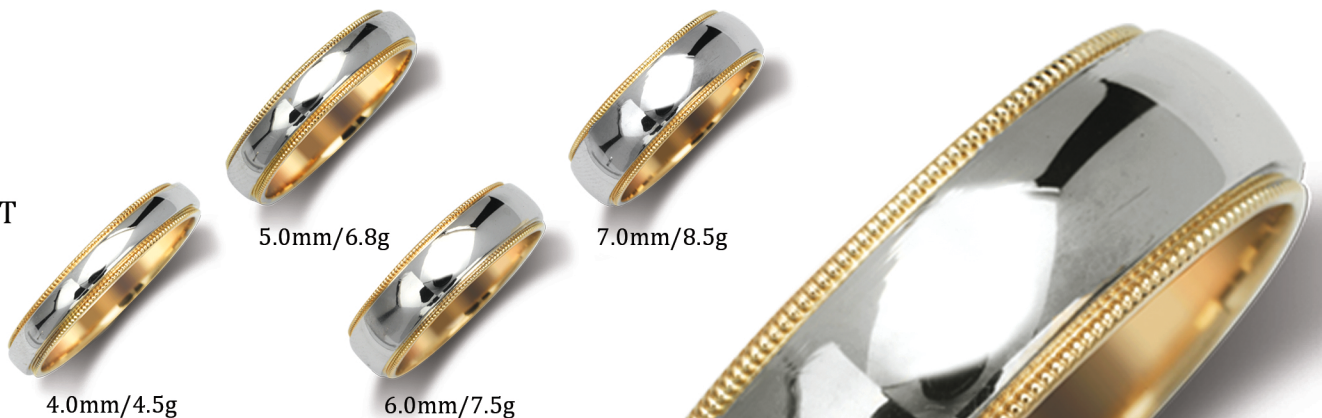

Slightly enlarged to show detail.

Cuban Men's Rings

Q6
13.5mm/30.0g/2.05ct

Q2
11.0mm/15.5g/1.68ct

Q7
9.5mm/15.2g/0.93ct

QC
9.0mm/11.0g/0.93ct

Q3
11.0mm/16.5g/0.84ct

Q3
11.0mm/18.0g