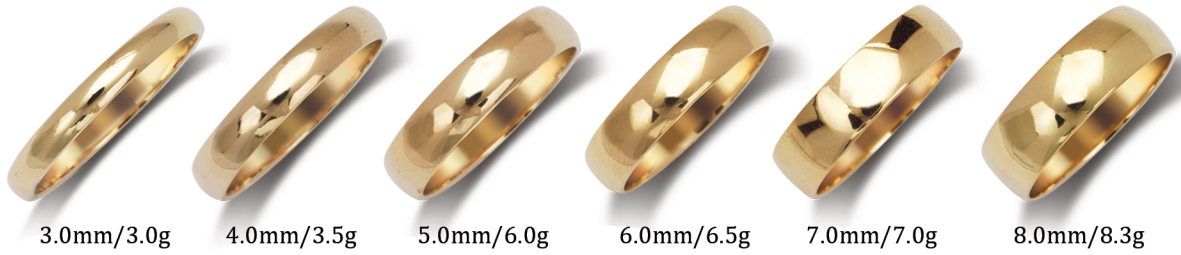

Plain, Milgrain & Flat Wedding Band

P-120