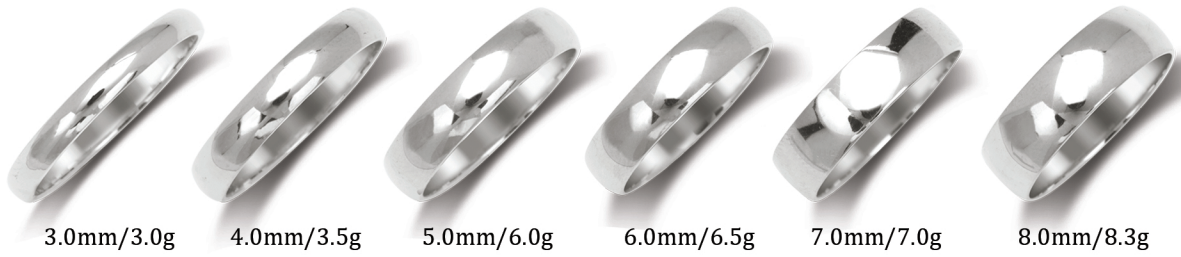

R9
7.0g

R223
7.0g

(All 6.3mm in width)

Plain, Milgrain & Flat Wedding Band

P-120

FLAT-120

MG-120

MG-120 TT

Slightly enlarged to show detail.

Cuban Men's Rings

Q6
13.5mm/30.0g/2.05ct

Q2
11.0mm/15.5g/1.68ct

Q7
9.5mm/15.2g/0.93ct

QC
9.0mm/11.0g/0.93ct

Q3
11.0mm/16.5g/0.84ct

Q3
11.0mm/18.0g