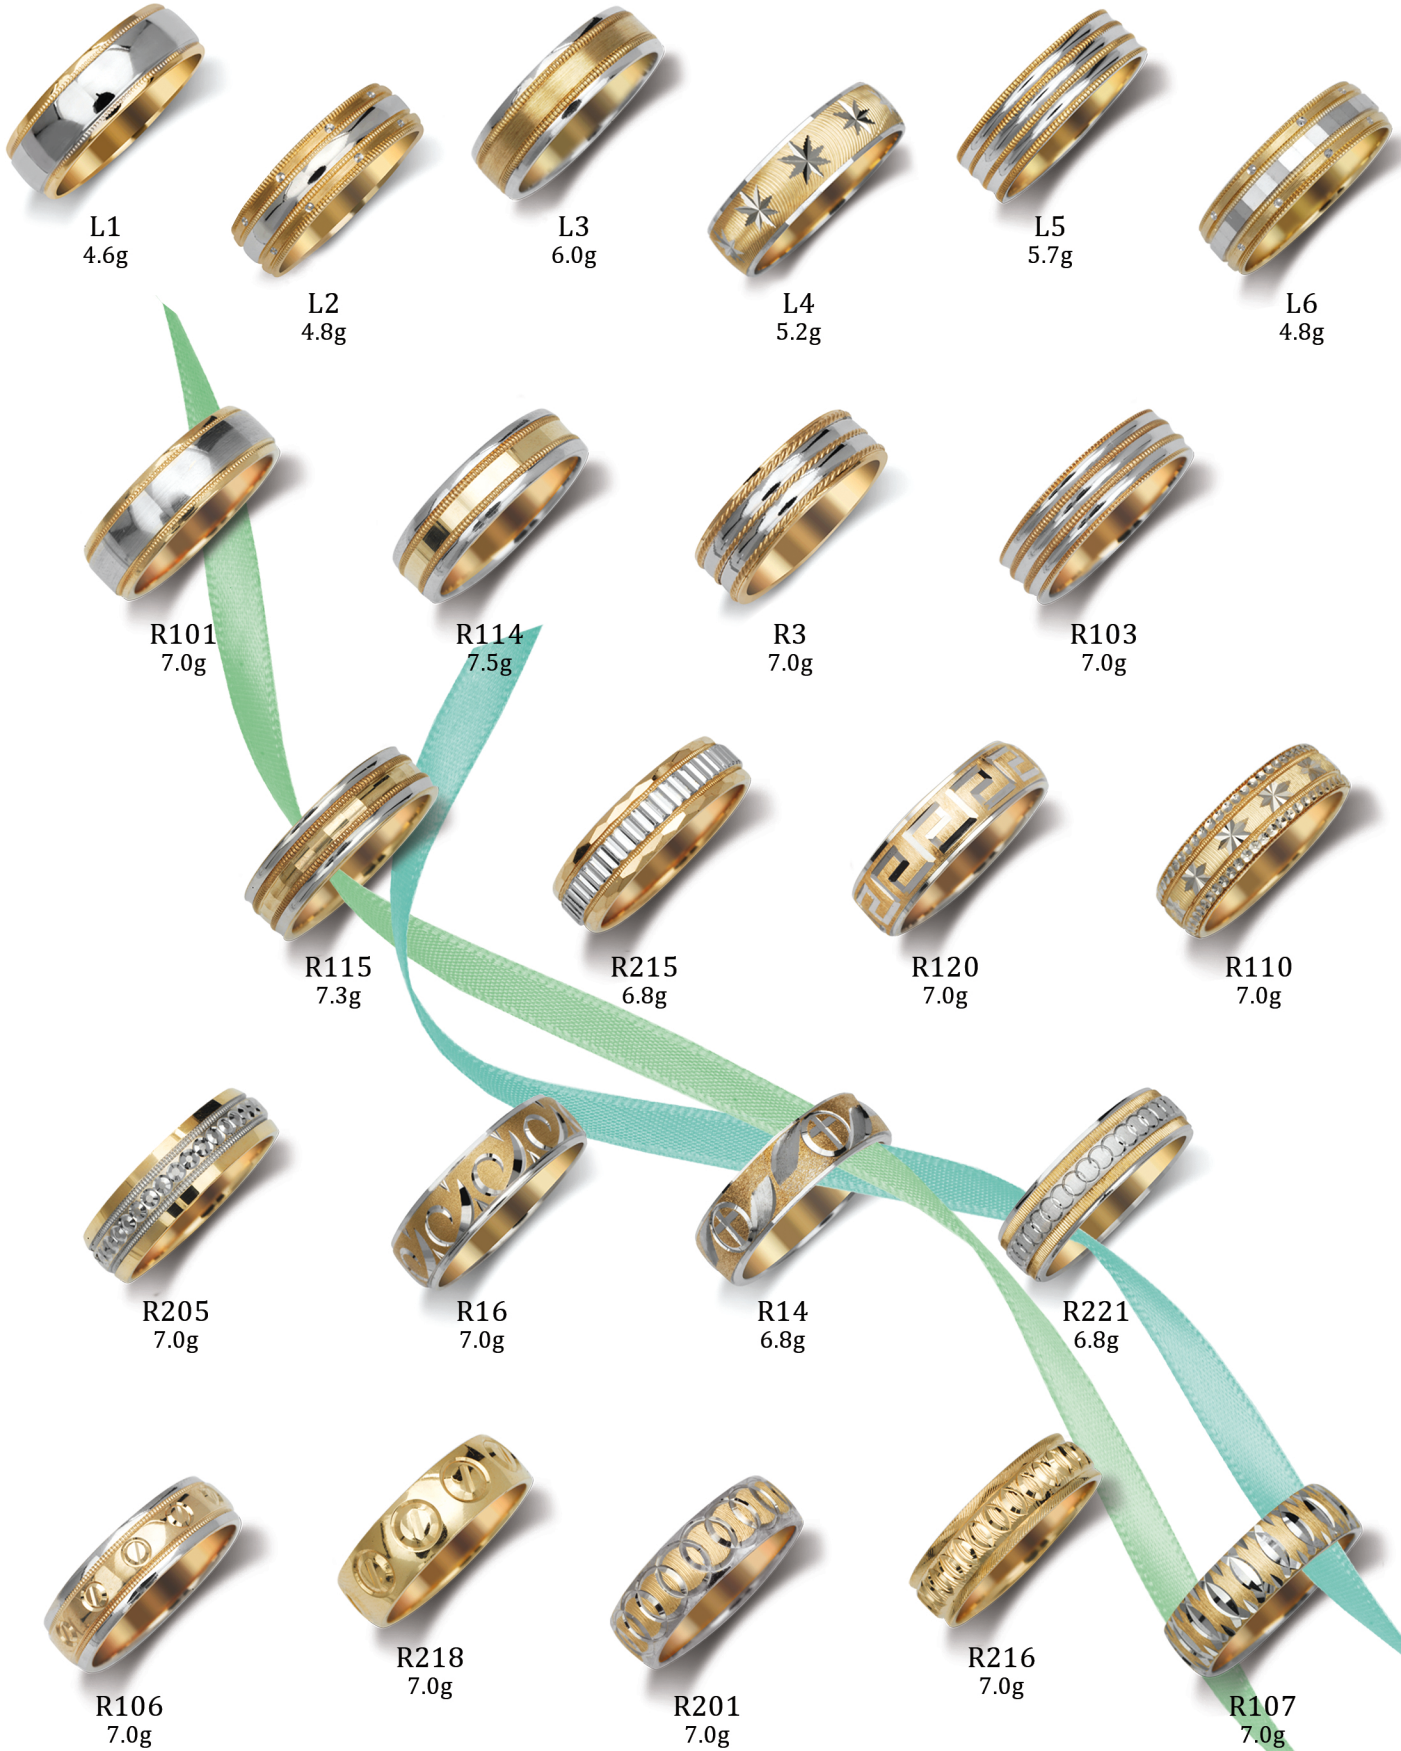

H706
6.0mm/7.7g

H811
8.5mm/12.5g

H932
7.2mm/9.0g

HWB1
6.0mm/7.5g

HWB2
6.0mm/7.5g

HWB3
7.0mm/11.0g

H927
7.0mm/9.5g

Diamond Cut Wedding Bands

(All 6.3mm in width)

Slightly enlarged to show detail.

Diamond Cut Wedding Bands

R1
6.8g

R8
6.0g

R2
6.8g

R222
7.3g

R220
7.0g