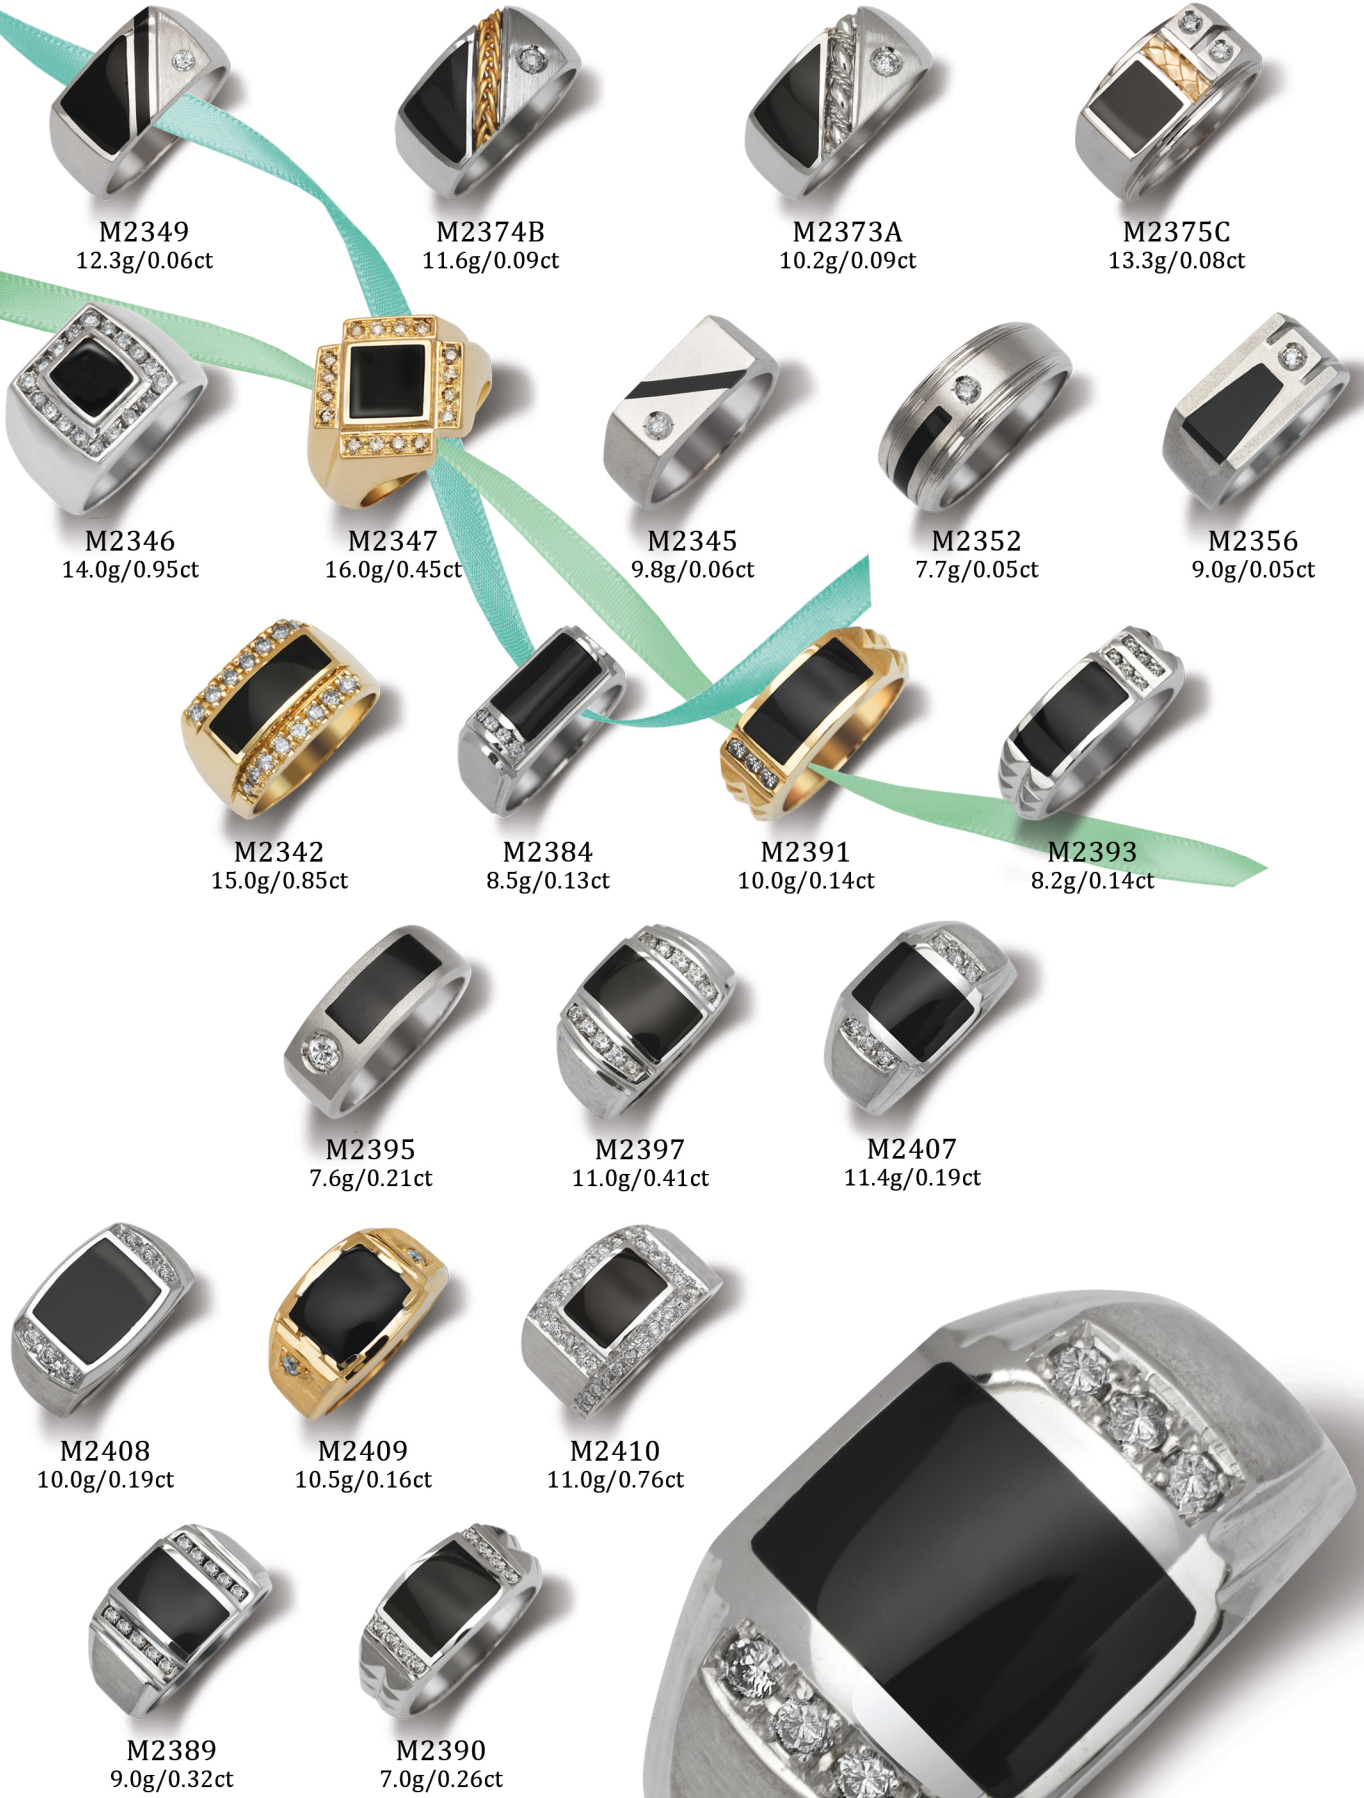

M2396
11.0g/0.32ct

M2414
10.3g/0.09ct

M2412
7.0g/0.06ct

M2339
12.0g/0.11ct

M2340
13.0g/0.06ct

M2330
12.5g/0.05ct

M2331
13.8g/0.05ct

M2343
12.5g/0.14ct

M2350
10.5g/0.17ct

M2344
16.5g/0.27ct

M2348
17.0g/0.27ct

Slightly enlarged to show detail.

Men's Onyx Diamond Rings

M2349
12.3g/0.06ct

M2374B
11.6g/0.09ct

M2373A
10.2g/0.09ct

M2375C
13.3g/0.08ct

M2346
14.0g/0.95ct

M2347
16.0g/0.45ct

M2345
9.8g/0.06ct

M2352
7.7g/0.05ct

M2356
9.0g/0.05ct

M2342
15.0g/0.85ct

M2384
8.5g/0.13ct

M2391
10.0g/0.14ct

M2393
8.2g/0.14ct

M2395
7.6g/0.21ct

M2397
11.0g/0.41ct

M2407
11.4g/0.19ct

M2408
10.0g/0.19ct

M2409
10.5g/0.16ct

M2410
11.0g/0.76ct