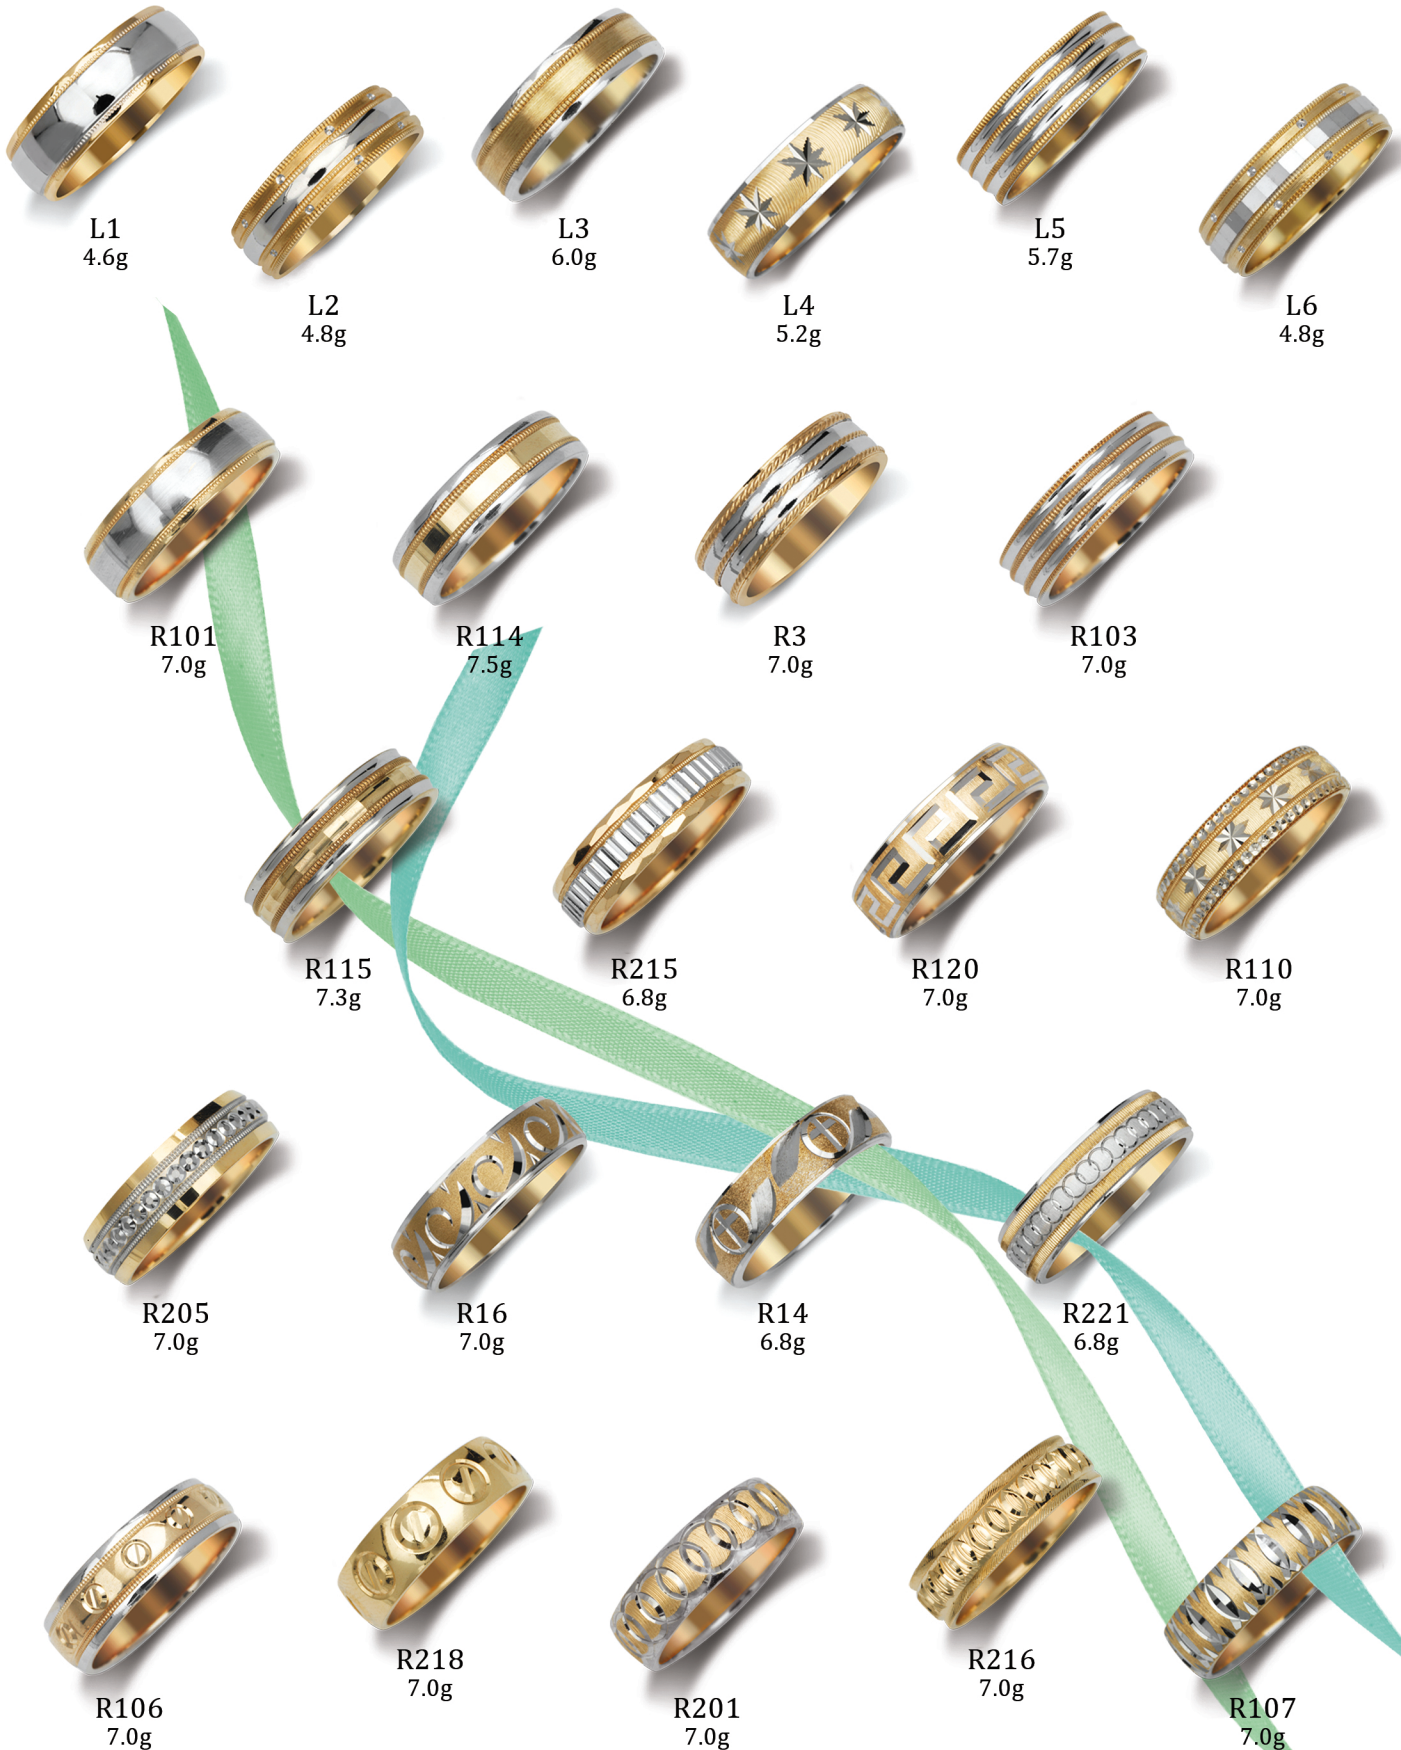

Diamond Cut Wedding Bands

(All 6.3mm in width)

Slightly enlarged to show detail.

Diamond Cut Wedding Bands

R1
6.8g

R8
6.0g

R2
6.8g

R222
7.3g

R220
7.0g

R213
7.0g

R10
6.8g

R208
7.0g

R11
6.8g

R6
7.3g

R12
6.8g

R15
7.3g

R4
7.5g

R7
7.5g

R13
6.8g

R217
7.0g

R102
7.0g

R108
7.2g

R209
7.0g

R119
7.0g

R204
7.2g

R9
7.0g

R223
7.0g

(All 6.3mm in width)